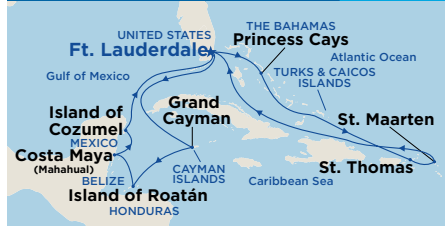

YOUR FARES PP FROM-	Interior*	Balcony*	Mini-suite*
	$2,149	$2,649	$3,499

Upgrade from interior to balcony for only $500pp twin share on selected cruises*

Up to $300 onboard spending money per stateroom*

3rd and 4th guest save up to 50% for balcony and above<

1. **2018 DEPARTURES**
2. 11 Nov, 17 Nov, 18 Nov, 25 Nov, 2 Dec, 8 Dec, **9 Dec**, 15 Dec, 16 Dec, 22 Dec, 23 Dec, 29 Dec, 30 Dec
3. **2019 DEPARTURES**
4. 5 Jan, 6 Jan, 12 Jan, 13 Jan, 19 Jan, 20 Jan, 27 Jan, 3 Feb, 10 Feb, 17 Feb, 24 Feb, 3 Mar, 10 Mar, 17 Mar, 24 Mar, 31 Mar

*Fares are per person twin share based on 9/12/18 sailing. Itinerary may change and higher fares may apply to other departures.