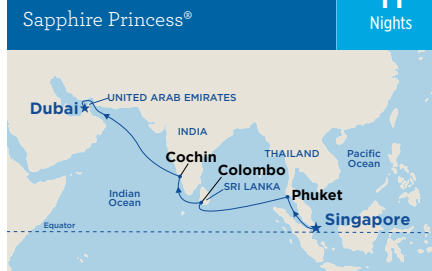

India & Thailand Sapphire Princess®

11
Nights

	Interior*	Oceanview*	Balcony*	Mini-suite*
YOUR FARES PP FROM-	$1,749	$2,289	$2,389	$3,389
Upgrade from oceanview to balcony for only $100pp twin share on selected cruises*				
Up to $200 onboard spending money per stateroom*				
3rd and 4th guest save up to 50% for balcony and above<				

2019 DEPARTURES | 10 Mar

*Fares are per person twin share

CHANGI
airport singapore

With over 100 airlines serving more than 300 cities worldwide, Singapore is easily accessible via Changi Airport, a well-connected airhub.